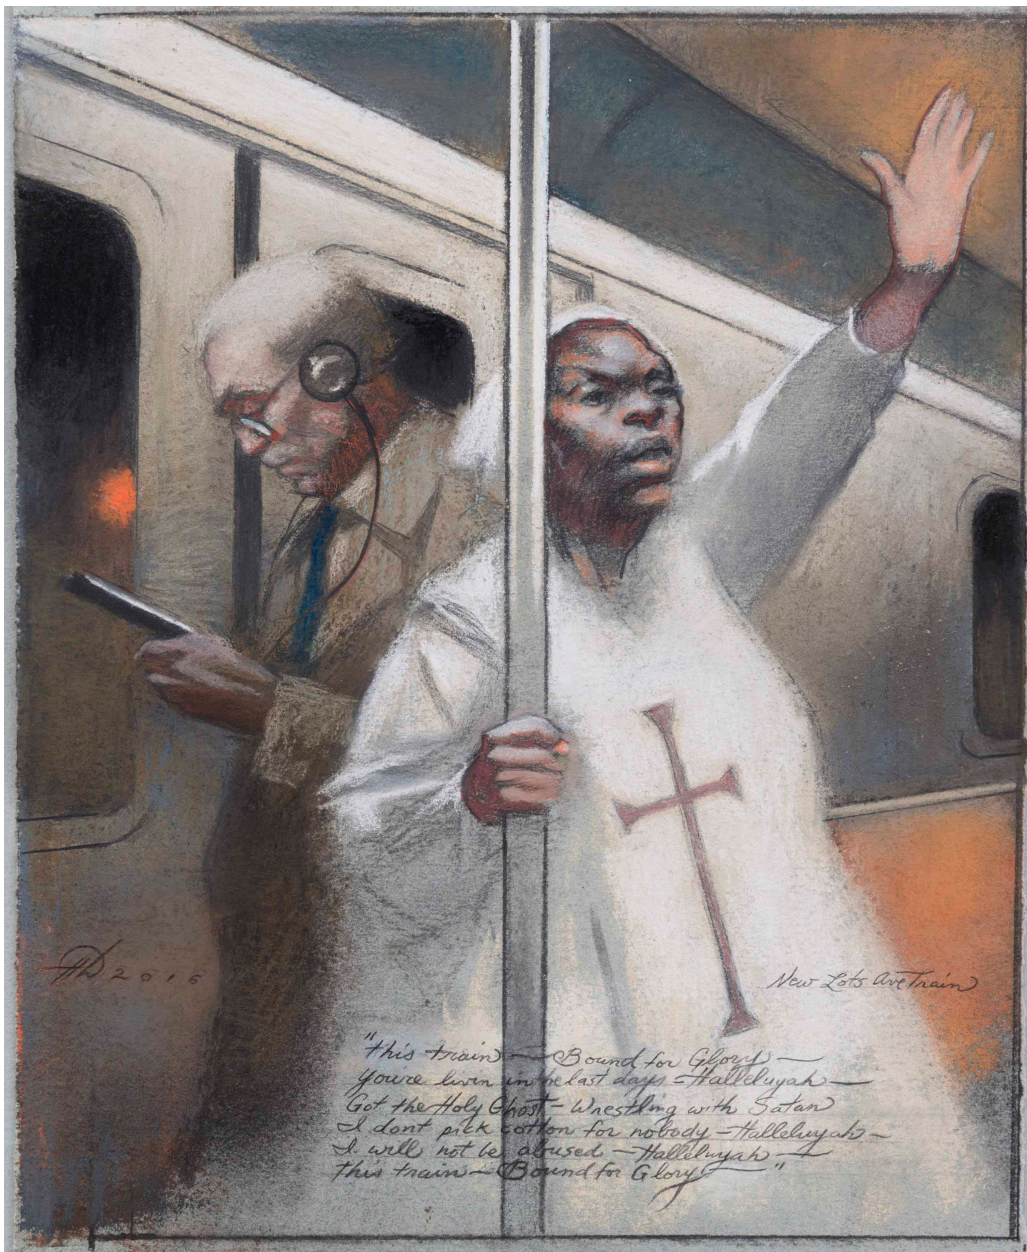

GP Contemporary

Harvey Dinnerstein, *Underground Preacher*, 2016
pastel on paper, 10 1/4 x 8 1/4 in