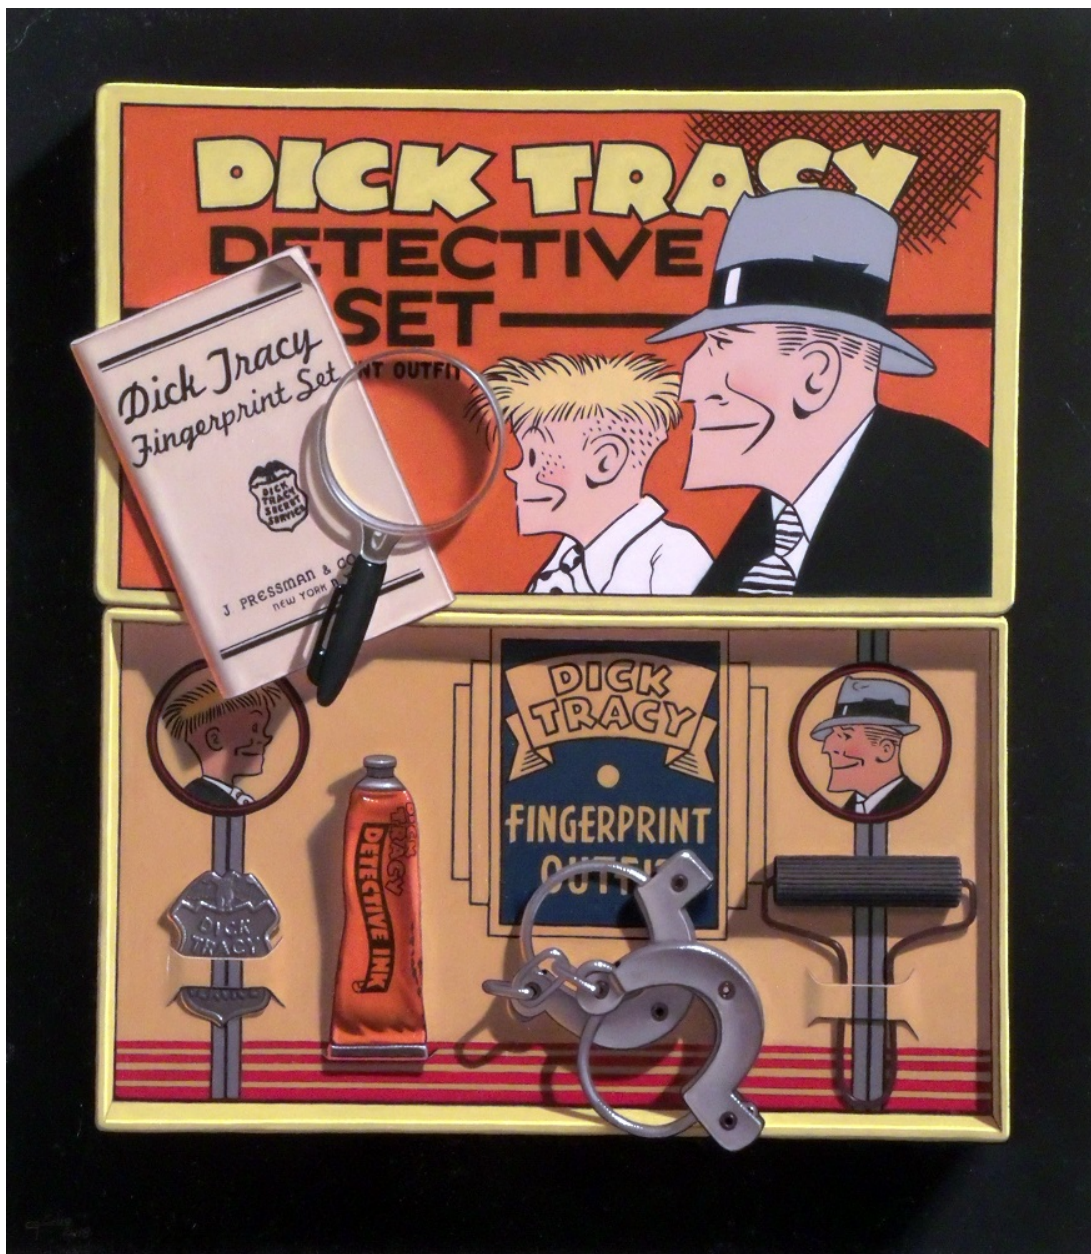

GP Contemporary

Gary Erbe, *Crime Stopper*, 2018
Oil on canvas, 17 x 15 in